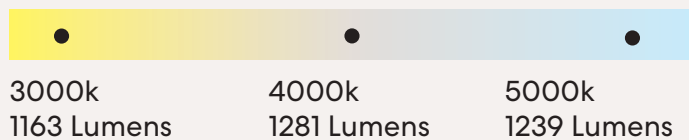

Technical Data

Install Location:	Indoor / Outdoor*
Motor Type:	DC
Blade Material:	ABS
Operation:	Remote Control
	Remote frequency 433 MHz

Reversible:	Yes (via remote)
Ceiling Mount Angle:	0-13°
Blade Pitch:	Highly Curved Blade

About the CCT LED Light

Light Type:	LED (18w)
Dimmable:	No

Performance

Speed	Motor Wattage	RPM	Airflow
1	2w	46	3,189 m3/hr
2	4w	96	6,655 m3/hr
3	8w	130	9,011 m3/hr
4	12w	147	10,190 m3/hr
5	21w	174	12,062 m3/hr
6	38w	207	14,349 m3/hr