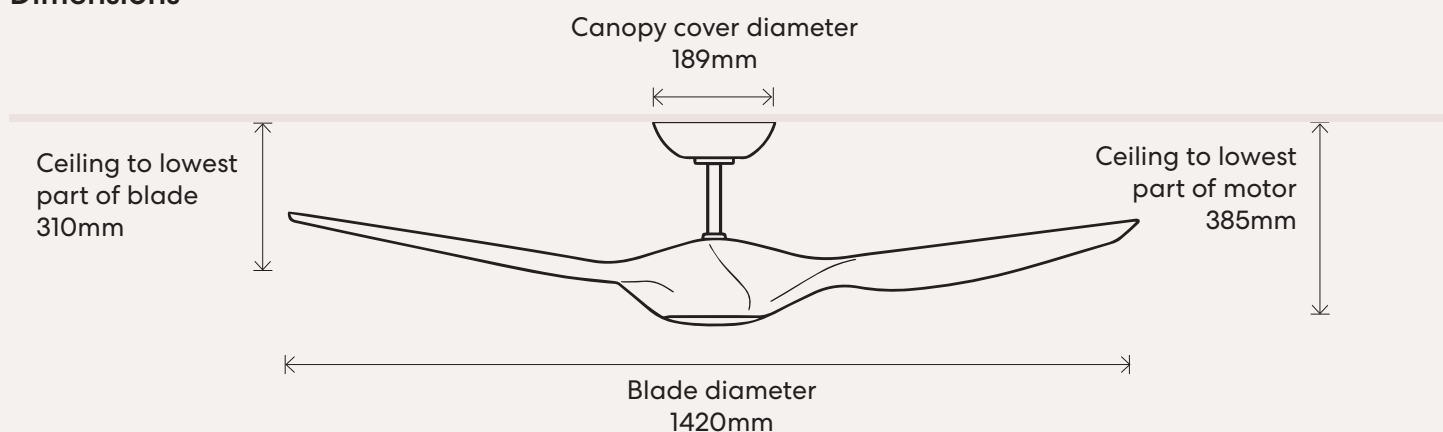

Reversible:	Yes (via remote)
Ceiling Mount Angle:	0-13°
Blade Pitch:	Highly Curved Blade

About the CCT LED Light

Light Type:	LED (18w)
Dimmable:	No

Performance

Speed	Motor Wattage	RPM	Airflow
1	2w	46	3,189 m3/hr
2	4w	96	6,655 m3/hr
3	8w	130	9,011 m3/hr
4	12w	147	10,190 m3/hr
5	21w	174	12,062 m3/hr
6	38w	207	14,349 m3/hr

Dimensions

Extension Rods

CRFCOR90WH White 900mm	CRFCOR90KO Koa 900mm	CRFCOR150BK Black 1500mm
CRFCOR90BK Black 900mm	CRFCOR150WH White 1500mm	CRFCOR150KO Koa 1500mm