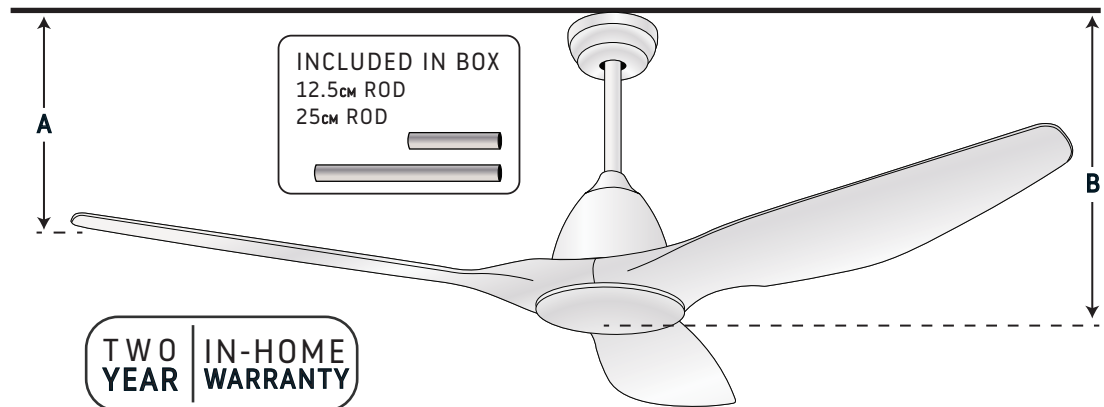

AVAILABLE IN TWO STUNNING FINISHES:

WHITE

OIL RUBBED BRONZE

SIZES & PRODUCT CODES

WHITE 52"	CFFCHZ3WHR
WHITE 64"	CFFCHZ4WHR
O.R. BRONZE 52"	CFFCHZ3BRR
O.R. BRONZE 64"	CFFCHZ4BRR

- The Horizon DC comes with 12.5 & 25cm sized rods to give you more flexibility when installing the fan
- The LED kit features colour changing technology so that you can choose between 3000, 4000 or 5000k
- The Horizon DC remote control is battery operated, comes with a bracket and offers the convenience of mobility with no wiring required

DIMENSIONS

WITH 12.5cm ROD

A Ceiling to Blade Approx **305mm**

B Ceiling to Base Approx* **375mm**

*Ceiling to Base is approx to the lowest part of the light

WITH 25cm ROD

A Ceiling to Blade Approx **430mm**

B Ceiling to Base Approx* **500mm**

*Ceiling to Base is approx to the lowest part of the light

ACCESSORIES

LIGHT KIT

The light kit can be additionally purchased and replaces the light cap at the base of the motor.