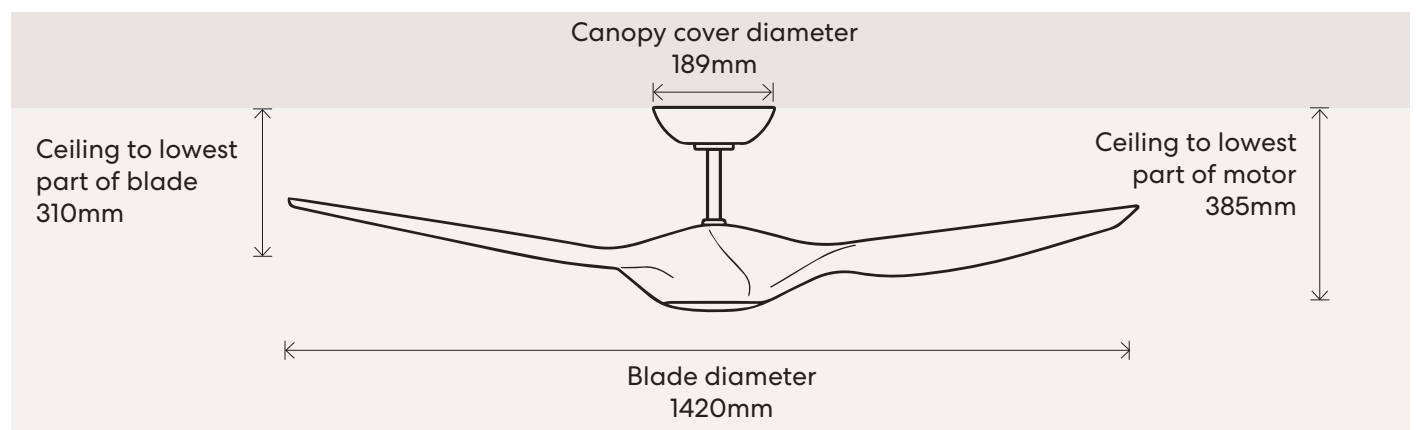

## Key Details:

Install Location: Indoor / Outdoor\*

Reversible: Yes (via remote)

Motor Type: DC

Ceiling Mount Angle: 0-15°

Blade Material: ABS

Blade Pitch: Highly Curved Blade

Operation: Remote Control

## Dimensions

\*Must be an enclosed outdoor area min 1.5m from edge of eave/roof, fully shielded from wind, rain & direct sunlight.